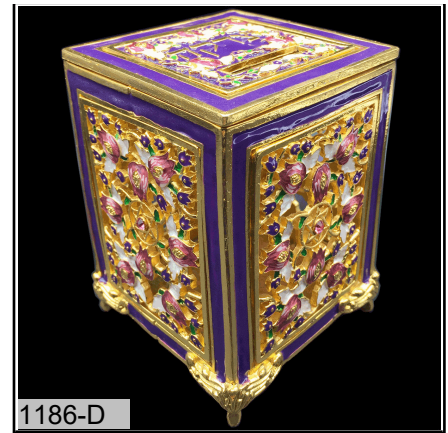

Tzedaka Box - Larger, light blue, gold
Available at most Judaic retailers MSRP: 45.00
Size: 3.15 X 3.15 X 4.7 Color: Gold/blue

1186-D

Tzedaka Box - Larger, Purple/gold

Available at most Judaic retailers MSRP: 45.00
Size: 3.15 X 3.15 X 4.7 Color: Purple