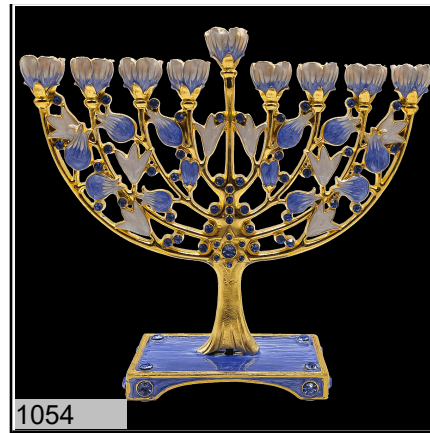

Chanukah

1033

**Menorah, 7", "Tulips"**  
Available at most Judaic retailers MSRP: 60.00  
Size: 6.5" high Color: Teal Green

Chanukah

1034

**Menorah, 7.25", Doves in Love**  
Available at most Judaic retailers MSRP: 55.00  
Size: 7.25" high Color: blues/white

Chanukah

1041

**Menorah, 6"**  
Available at most Judaic retailers MSRP: 60.00  
Size: 5.75" h Color: Blue/white/gold

Chanukah

1042

**Menorah, jeweled, 6.25", "Tree"**  
Available at most Judaic retailers MSRP: 60.00  
Size: 6.25 x 6.25 x 2.5 Color: Blues

Chanukah

1045

**Menorah, jeweled, 8"**  
Available at most Judaic retailers MSRP: 60.00  
Size: 8 x 7.25 x 3.5 (h) Color: purple/pink

Chanukah

1054

**Menorah, 6.5", "Daffodils"**  
Available at most Judaic retailers MSRP: 60.00  
Size: 6.5 x 6.5 x 2 Color: Blue/cream