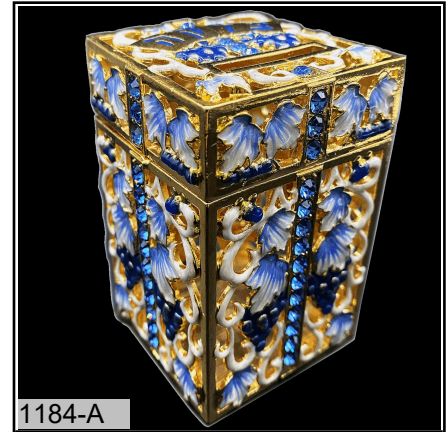

Wooden Tzedaka Box-Violet
Available at most Judaic retailers MSRP: 15.00
Size: 5.2 x 3.2 x 3.2

1184-A