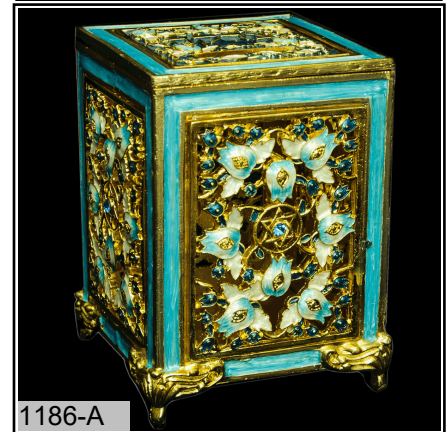

Tzedaka Box - grapes, blue
Available at most Judaic retailers MSRP: 45.00
Size: 2.5 x 2.5 x 4 Color: Gold/blue

1186-A