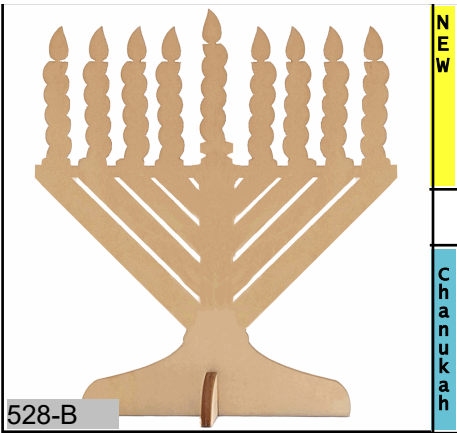

NEW

Chanukah

528-B

Paint your own Menorah (Rambam) BULK
Available at most Judaic retailers MSRP: 1.50
Size: 5.25 x 4.5 Color: Raw wood