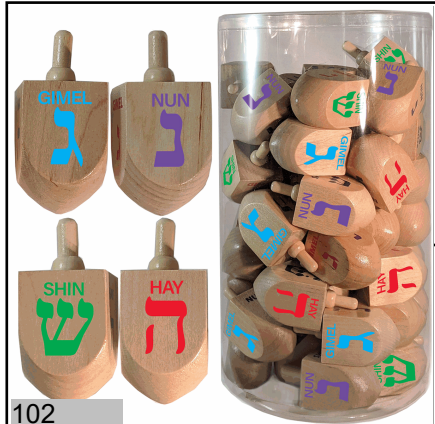

102
Large Colorful Wooden Dreidels
Available at most Judaic retailers MSRP: 1.50
Size: 2.5 x 1.25 x 1.25 Color: Red, blue, green, pink

Chanukah