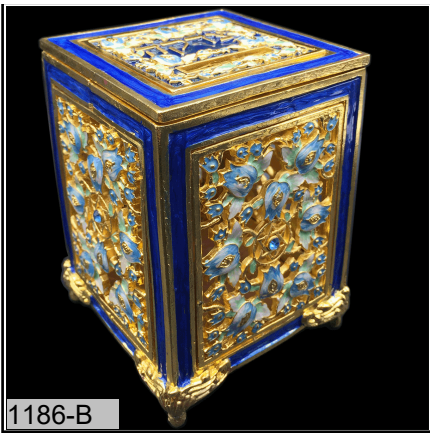

1186-B

Tzedaka Box - Larger, Blue

Available at most Judaic retailers MSRP: 45.00
Size: 3.15 X 3.15 X 4.7 Color: Blue