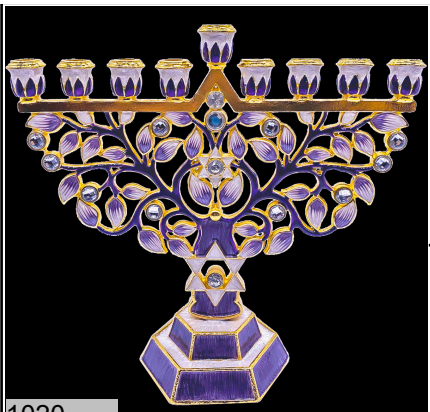

1020

Menorah 7.25" "Eitz Chaim" Purple
Available at most Judaic retailers MSRP: 80.00
Size: 7.25" Color: Purple/white/gold

Chanukah